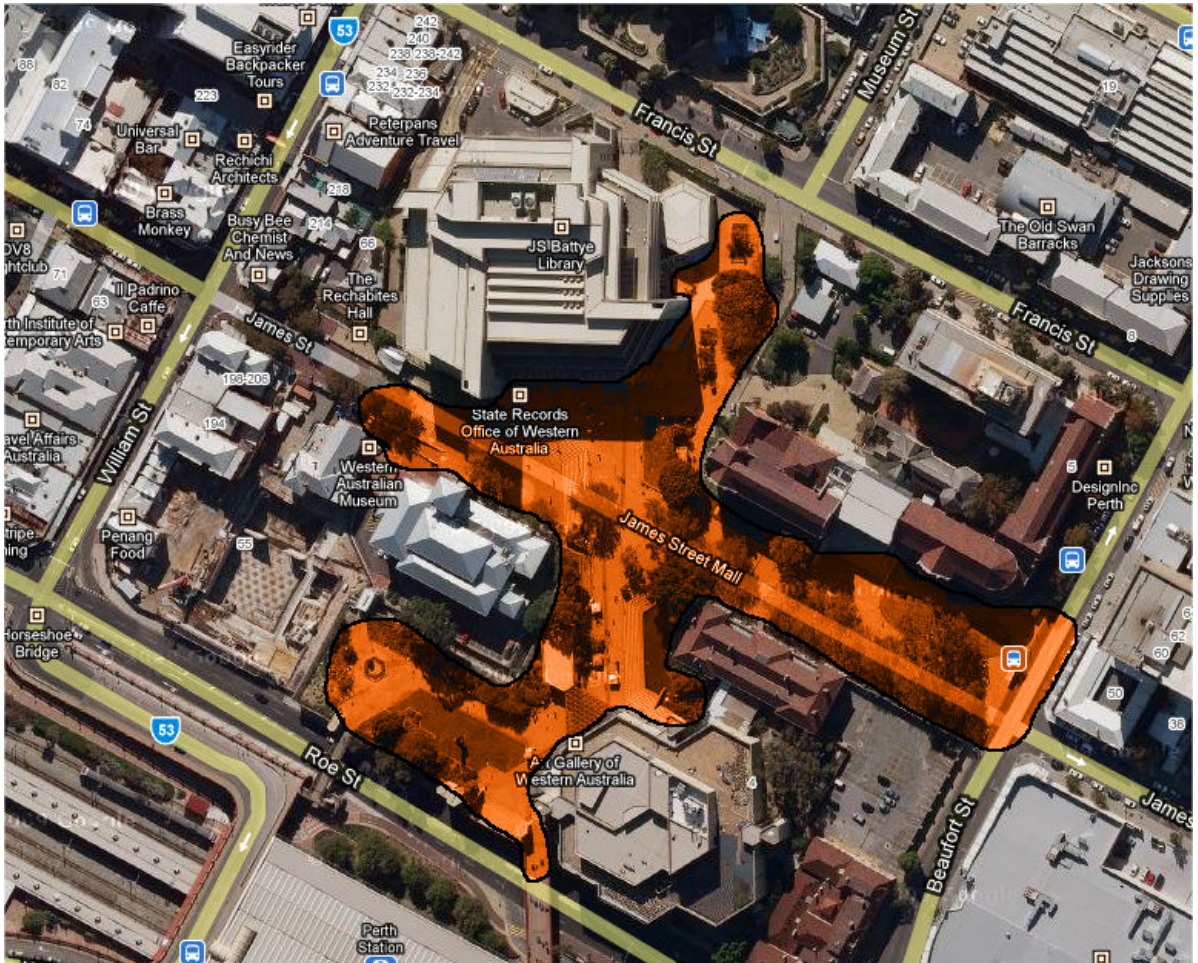

CulturalCenterNet Coverage

- Coverage area of CulturalCenterNet marked in  . This was checked on Friday the 4th December 2009.
- Signal also penetrates a lot of the building fronts located within the CulturalCenterNet coverage area.